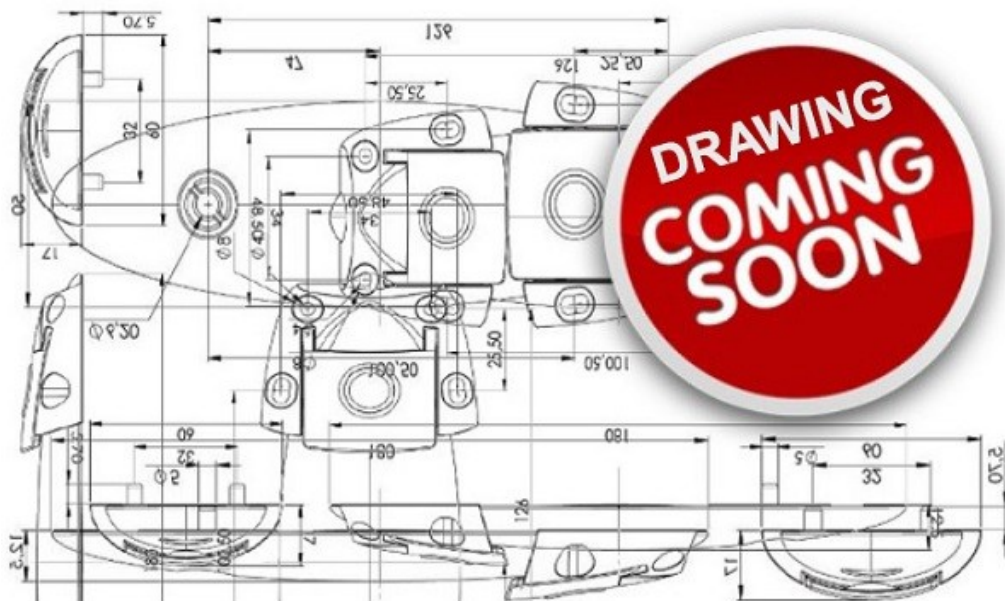

PRODUCT SHEET

Description:

D-Handle "Crow", cc 128mm,31x208mm, Oak - Black, W/Screws M4x22mm

Item number:

17.03.002-0

Units	Box	Carton	HS Code	Barcode
Pcs.			9403910090	 5704866517638

SISO A/S
Mileparken 11
DK-2740 Skovlunde
Denmark
VAT: 24786013